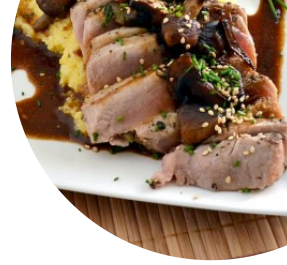

Poke' Jon's Menu

Salads

SEAWEED SALAD

Main courses

TOPPINGS

Side dishes

JASMINE RICE

Gunkan

SPICY SALMON

Asian specialties

EDAMAME

Noodle

RAMEN

Large Plates

TUNA POKE

Sushi Or Sashimi

WHITE TUNA

Chicken & Wraps

SPICY CHICKEN SANDWICH

Restaurant Category

VEGAN

VEGETARIAN

***These types of dishes are
being served***

SPICY TUNA

FISH

Ingredients Used

TUNA

TOFU

AHI TUNA

CHILI