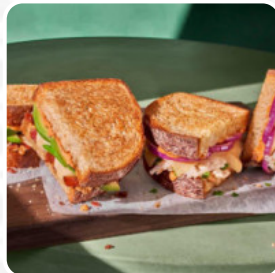

On this homepage, you can find the **complete [menu](#) of Panera Bread** from West Melbourne. Currently, there are 15 menus and drinks available. For *seasonal or weekly deals*, please contact the owner of the restaurant directly. You can also contact them through their website. What [Kristy Chi](#) likes about Panera Bread: I have a great experience here every time I come in. I love going into a restaurant where the crew is so nice that it makes my day better. It was easy to order, my food was delicious and the restaurant was clean and cozy. 5 stars all the way! [read more](#). What [Eugenia M](#) doesn't like about Panera Bread: Absolutely terrible. Tables small and jammed in. Dirty and loud. I would never recommend this place to anyone. I have been to many other Panera breads that are very nice and well done. The one in hammock landing is none of these [read more](#). At Panera Bread in West Melbourne, a diverse brunch is served in the morning, where you can have your fill feast, also, the Greek delicacies are highly appreciated by the visitors of the establishment. Even if you're not so famished, you can treat yourself to one of the tasty sandwiches, a healthy salad or another snack, Furthermore, the customers of the restaurant enjoy the comprehensive variety of the various **coffee and tea specialities** that the establishment has available.