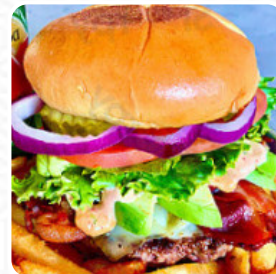

The place from Galveston offers 17 different meals and drinks on the menu at an average $7.8. What [User](#) likes about Playground Patio:

Excellent place right on The Strand. Food is delicious, not expensive at all, drinks are good too. Super friendly service and the best of all is the live music. I will be back very soon!!! [read more](#). When the weather is nice you can also eat outside. What [User](#) doesn't like about Playground Patio:

The food is ok, the rockstar hot dog is prob the best thing here. I was charged a higher price for a drink than was on the menu, I was told the menu had not been updated. How is that my fault? [read more](#). If you want to **have a drink after work** and hang out with friends, Playground Patio from Galveston is a good bar, There are also tasty *South American* cuisine in the menu. Typically, the burgers of this establishment are served as highlights along with filling side dishes like fries, salads or wedges, The meat is freshly **cooked** here on an open flame.