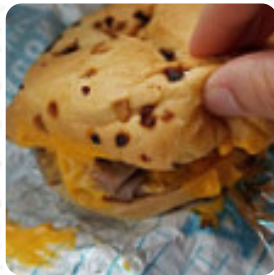

Arby's Menu

<https://menulist.menu>

384 W Cumberland Gap Pkwy, Corbin, USA, United States

+16062807471 - <https://locations.arbys.com/ky/corbin/384-hwy-25e.html>