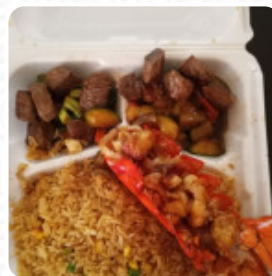

As soon as we have a **meal plan** for Sumo Go Japanese Hibachi Sushi from Anderson, we will publish it here. In the meantime, feel free to take a look at the menus in the surrounding area. Or help us by **making available a photo of the menu here**. What [User](#) likes about Sumo Go Japanese Hibachi Sushi:

You can tell this is an older building, but they do an excellent job of keeping it clean. The staff is super friendly. Each of the three people working made sure to say hello and asked how things were going. Sushi was on point. [read more](#). The customers love it when Asian cuisine meets a bit of creativity. That's exactly what you can expect at the Sumo Go Japanese Hibachi [Sushi](#) from Anderson, with its *creative Asian fusion cuisine* - the perfect blend of what you know meets the adventurous world of fusion cuisine, and healthy Japanese dishes are being made with lots of fresh vegetables, fish and meat. Undoubtedly, the highlight of this restaurant is the tasty [Sushi such as Nigiri and Inside-Out](#), on the daily specials there are also a lot of Asian menus.