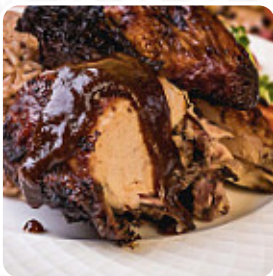

A **comprehensive [menu](#) of Golden Krust Caribbean** from The Bronx covering all **17** courses and drinks can be found here on the food list. For seasonal or weekly deals, please get in touch via phone or use the contact details provided on the website. What [User](#) likes about Golden Krust Caribbean:

The minute you go in your nose will be crushed with the auroma of the fresh exquisite high-animal options. Very pocket-friendly and people there place the company the highest standards. Very friendly and polite, food is served with respect and mega dose of love. Do not hesitate to warn fair to this special shop tho its a lil busy but that causes that this is where is your assumption.... [read more](#). What [User](#) doesn't like about Golden Krust Caribbean:

You calculate up to $23 for a small order of size and don't put enough oxtail engraving on your rice. One of the ladies is CHEAP with white rice and eating honest is not everything at all. I had WAY better in other Golden Krust spots. Don't go to this. The lady in the checkout gives you only 3 very thin napkins. [read more](#). At Golden Krust Caribbean, scrumptious dishes from international cuisine are freshly cooked for you, there are also fine [vegetarian](#) menus in the menu. In case you want to have breakfast, a *versatile brunch* is offered to you.