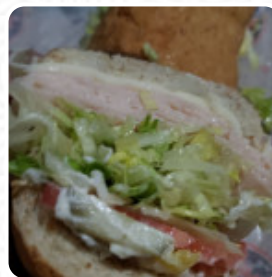

Jersey Mike's Subs Menu

<https://menulist.menu>
1599 Boston Post Rd, Milford, United States
(+1)2036479060 - <https://www.jerseymikes.com/19019/milford-ct>

The place from Milford offers 17 different **dishes and drinks** on [the menu](#) at an average \$8.5. What [DANIELLE AYR TAVARES DE ALMEIDA](#) likes about Jersey Mike's Subs: