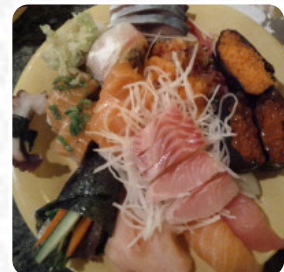

As soon as we have [a menu](#) for Onami Tora Sushi Seafood Buffet from San Diego, we will publish it here. In the meantime, feel free to take a look at the menus in the surrounding area. Or help us by **uploading the menu here**. What [User](#) likes about Onami Tora Sushi Seafood Buffet:

So much variety!. Loved the place, I've never had so much variety of California Rolls. They also had Japanese style sashimi and lots of various salads. It was a great experience, the only downside was that there were so many people. But that could have been because it was Saturday. I'm going to try to go on a weekday next time! [read more](#). In the Onami Tora Sushi Seafood Buffet from San Diego, using a lot of freshly harvested vegetables, fish and meat, *healthy, delicious Japanese dishes* are prepared, and you can look forward to the delicious typical seafood cuisine. The Asian fusion cuisine is also an important part of Onami Tora Sushi Seafood Buffet. Anyone who finds the usual and generally known meals too boring can here approach with a willingness to experiment and try some exciting combination of ingredients taste, On the daily specials there are also several **Asian meals**.