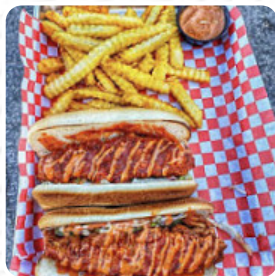

A complete menu of The Kluckin Chicken from Pasadena covering all 9 dishes and drinks can be found here on the menu. For **seasonal or weekly deals**, please get in touch via phone or use the contact details provided on the website. What [User](#) likes about The Kluckin Chicken:

I have the combo2 one and one in a French and a bun and let them tell them that it was fired. the Cluckinian sauce, which they always have to get extra, just hit so well. welcome to pasadena glad her and here. I almost forgot they're open until 2 o'clock. [read more](#). What [User](#) doesn't like about The Kluckin Chicken: I had the 3 tender meal. The service was good. The food was hot. The problem is the food lacks flavor. It's spicy with no flavor. The tenders has a very weird texture, just like the fries. The fries were a weird texture as well. Also ordered the fried pickles. Boy that was another let down. The fried pickles has the same texture as the tenders. It isn't crunchy or crispy. More like soggy. My bf had the two sandwich m... [read more](#). For visitors of the establishment, the catering service is also available, You can also look forward to the typical delicious **French cuisine**. Even if you're not so hungry, you can treat yourself to one of the scrumptious sandwiches, a small salad or another snack.