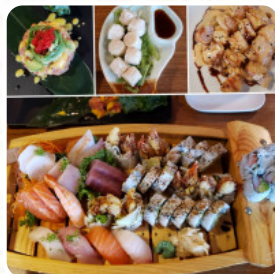

Here you can find the menu of Sakura Japanese in Chambersburg. At the moment, there are **16** meals and drinks on the food list. You can inquire about *seasonal or weekly deals* via phone. What [Michael J Metzger](#) likes about Sakura Japanese:

We travel a lot due to family, business and vacationing in new destinations. One of the things I love to do is try new sushi restaurants, so this kind of random stop is nothing new. Their sushi is the best I've had in long, long time (possibly ever). Beautiful presentation, great options, and fresh clean flavor. My husband ordered the General Tso's chicken and it was pretty awesome too. The service was great and the... [read more](#). When the weather conditions is nice you can also eat outside, And into the accessible spaces also come customers with wheelchairs or physiological limitations. WLAN is available without additional charges. The restaurant also offers its visitors a catering service, Particularly fine are also the Sashimi and delicacies like **Te-Maki** from this establishment. fresh vegetables, fish and meat are the main ingredients in the healthy Japanese cuisine of Sakura Japanese, Furthermore, the guests love the inventive combination of different dishes with new and partially experimental products - a good example of successful Asian Fusion.