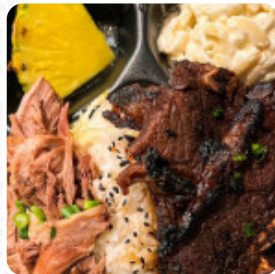

On this webpage, you can find the complete menu of Moki's Hawaiian Grill from Taylorsville. Currently, there are 15 courses and drinks up for grabs. For **seasonal or weekly deals**, please contact the owner of the restaurant directly. You can also contact them through their website. What [User](#) likes about Moki's Hawaiian Grill: Moki's catered our vow renewal last night and they did an awesome job!! The food was amazing per usual and their food staff brought great energy and service to our event. We definitely recommend them for huge party events. Thank you Moki's for your part in making our special night a night to remember! [read more](#). What [Michelle L](#) doesn't like about Moki's Hawaiian Grill:

I got the 1 meat teriyaki plate and my wife got the kalua pork bowl with a side of Mac salad. $40 for the two of us and practically no sauce on my teriyaki chicken and they didn't give us a sauce with our order either. My wife had no sauce on her bowl as well. Very dry meal which sucks. First time trying and for $40, I won't be back. I do like how they give a slice of pineapple tho and the Mac salad was tasty. Lots o... [read more](#). The catering service is also provided by the restaurant for its guests, The **barbecued food** is freshly *grilled* here on an open flame.