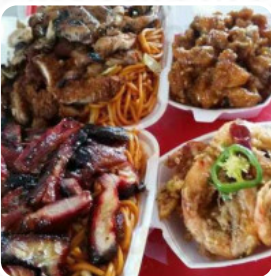

On this homepage, you can find the [complete menu](#) of Great Wall Chinese Restaurant from Wichita. Currently, there are **17** meals and drinks available. For *seasonal or weekly deals*, please contact the owner of the restaurant directly. You can also contact them through their website. What [Danielle F](#) likes about Great Wall Chinese Restaurant:

The food at Great Wall is delicious. I've never gotten anything that wasn't extremely good. But they could really use some help at checkout. It was super busy the evening we ordered takeout. One woman was overwhelmed with taking orders, gathering orders and checkout – she simply wasn't up to the 'multi-tasking' I would still recommend, just don't get in a hurry. [read more](#). What [Malika Johns](#) doesn't like about Great Wall Chinese Restaurant:

Food is good, but the restaurant sucks. They do not want you to eat there. They only have cans of pop. They own a fountain but are too cheap to use it. That means they don't have ice. They tell you to next door to subway for ice. CHEAP CHEAP CHEAP [read more](#). Let yourself be thrilled in Great Wall Chinese Restaurant from Wichita by **versatile, fine Chinese cuisine** that's traditionally prepared in a wok.