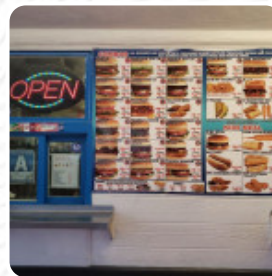

Here you can find the menu of Airport Drive-in in Bakersfield. At the moment, there are 14 menus and drinks on the food list. You can inquire about *seasonal or weekly deals* via phone. What [Cynthia Pruitt](#) likes about Airport Drive-in:

? Kings Drive inn has yummy Texas avacado Berger I get cheese on it they have a wide variety of burgers shakes curly fries and many other options. You can call in ahead of time and get your order quicker always happy to serve you very polite . If you want to sit outside they have tables no highchairs wheelchair access not sure about restrooms not very clean good thing the have excellent food BLT is on the menu [read more](#). What [Tanya Posadas](#) doesn't like about Airport Drive-in:

I don't really mind the wait time. But when you wait more than 10 minutes for 10 chicken nuggets and fries.....I do expect better. The nuggets you can surely tell they were frozen and cooked stuck together they were burnt on the outside damn I am very disappointed [read more](#). Airport Drive-in from Bakersfield is valued for its exquisite burgers, to which **spicy fries, salads and other sides** are offered, There are also nice South American dishes in the menu. Furthermore, you'll find fine American meals, like for instance **burgers and grilled meat** on the menu.