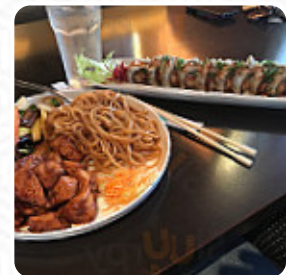

A complete menu of Arigato [Sushi](#) Restaurant from Winter Park covering all 11 courses and drinks can be found here on the food list. For changing offers, please get in touch via phone or use the contact details provided on the website. What [Sergio Correa](#) likes about Arigato [Sushi](#) Restaurant:

Came for a birthday celebration and was so happy with how good it was. We had the Rock n Roll, Volcano, Salmon Lover and Hawaiian rolls. All were really good and will be back. [read more](#). What [Elvis Gleason](#) doesn't like about Arigato [Sushi](#) Restaurant:

We came in asking for a table for two, and they sat us right next to the door, therefore I requested for them to move us. The servers said it was fine and that they'd just have to clean it first. However, they began to talk to one another and not do what they said they would. They had us wait there for 15 or so minutes before they decided to finally move us, but not to the table I had requested. They said they hadn't... [read more](#). During a meal, a good drink is essential. In this gastropub, you not only get delicious cuisine from the menu but also a comprehensive and particularly good selection of **good beers and other alcoholic beverages** that go well with the food, and a lot of fresh vegetables, fish and meat are used to cook **healthy Japanese dishes**. But the undisputed highlight of this restaurant is the delicious [Sushi](#) such as Maki and Te-Maki, On the menu there are also several [Asian menus](#).