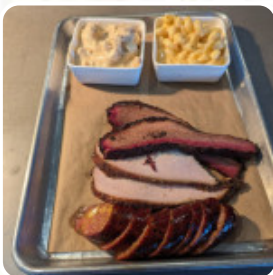

J- -m Becue Menu

<https://menulist.menu>

2201 Leeland St, Houston, United States Of America, The Energy Corridor, Houston
+17135341024 - <https://www.jbarmbbq.com/>

A comprehensive menu of J- -m Becue from The Energy Corridor, Houston covering all **13** courses and drinks can be found here on the food list. For seasonal or weekly deals, please get in touch via phone or use the contact details provided on the website. What [User](#) likes about J- -m Becue: