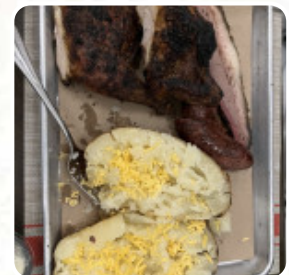

J- -m Becue Menu

<https://menulist.menu>

2201 Leeland St, Houston, United States Of America, The Energy Corridor, Houston
+17135341024 - <https://www.jbarmbbq.com/>