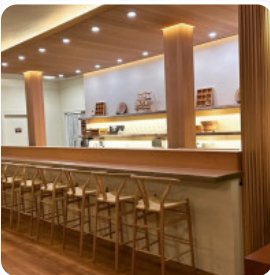

We might have [the menu of Okaeri Japanese Bistro](#) from San Francisc in the gallery. A menu can be found further down. Are you currently at Okaeri Japanese Bistro or planning a visit? Help us by *uploading the meal plan here*. What [User](#) likes about Okaeri Japanese Bistro:

Excellent food and service. Sat at the bar so we could watch it being made and learn a bit from the chef. We were in Tokyo a few months back and it felt like a small side quest back [read more](#). The diner is accessible and can therefore also be used with a wheelchair or physical disabilities, Depending on the weather conditions, you can also sit outside and eat. In the kitchen of Okaeri Japanese Bistro in San Francisc, traditional courses are prepared with typical Asian spices tasty, Delicious particularly are the **Maki** and specialties like **Te-Maki** that this place is known for. Okaeri Japanese Bistro uses a lot of freshly harvested vegetables, fish and meat for its easily digestible Japanese cuisine, By availing of the catering service from Okaeri Japanese Bistro in San Francisc, the meals can be obtained on-site or at the event.