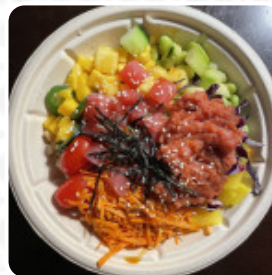

Pokee Xpress Menu

<https://menulist.menu>

7690 Dorchester Boulevard, Hanover, 21076, United States Of America
+14109049015 - <http://www.pokeexpressmd.com/>

The **menu of Pokee Xpress** from Hanover includes 10 dishes. On average, dishes or drinks on the card cost about \$7.3. The categories can be viewed on the menu below. What [User](#) likes about Pokee Xpress: Guy was really cool, food was great. I was really impressed that the mango and pineapple were real chopped fruit and not canned. Fish was fresh too and it was reasonably priced. If you're in this part of Maryland and want a poke bowl this is a good spot. [read more](#). The rooms in the restaurant are wheelchair accessible and can also be used with a wheelchair or physical limitations. The **catering service** is also provided by the restaurant for its visitors.

Pokee Xpress Menu

Salads

SEAWEED SALAD \$6.3

Main courses

TOPPINGS

Create your Own

CREATE YOUR OWN (LARGE) \$22.0

Bombay Box