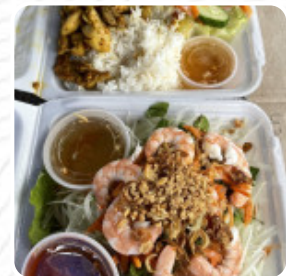

On this homepage, you can find the [complete menu](#) of Stadium Phở from Honolulu. Currently, there are **16** dishes and drinks up for grabs. For *changing offers*, please contact the owner of the restaurant directly. You can also contact them through their website. What [Joanne Huang Camacho](#) likes about Stadium Phở:

Delicious food! This Vietnamese restaurant is such a gem! I normally order take out since I live closeby and there's parking right by the restaurant. The food is ready quick, delicious, and fresh. We come regularly! [read more](#). What [User](#) doesn't like about Stadium Phở:

Great Korean BBQ buffet. We had the dinner menu and there were plenty of choices for everyone in our group. I personally enjoyed the kalbi and melon flavor dessert soft serve the most. [read more](#). At Stadium Phở in Honolulu, tasty, juicy, delicious barbecue is freshly grilled on an open flame and served with delicious sides, there are also fine vegetarian menus on the menu. It's precisely the freshness and lightness paired with the typical spices that not only brings delicious dishes to the plate, but also puts the customers into a pleasant holiday feeling for a short time, The yummy **sandwiches**, healthy salads and other snacks can be planned well as a snack.