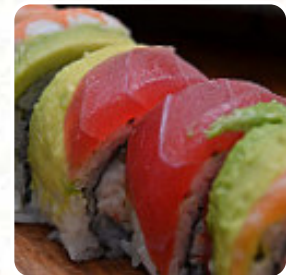

On this homepage, you can find the complete menu of Red Flame Teriyaki Sushi from Maumee. Currently, there are 12 menus and drinks available. For *seasonal or weekly deals*, please contact the owner of the restaurant directly. You can also contact them through their website. What [User](#) likes about Red Flame Teriyaki Sushi: had tasty chicken-bogen box. huge serving of meat and noodles, generous salad that was fresh and crisp, delicious Californian rolls and dumplings. great eating, friendly and helpful staff. will eat here again! [read more](#).

The restaurant offers complimentary WLAN for its guests. What [User](#) doesn't like about Red Flame Teriyaki [Sushi](#):

it is a nice little place, staff are very friendly, eating a bit on the pricy side. Salads were fresh, dumplings were good. the teriyaki steak was burned, 1/3 i torn bc it was too hard to chew. too much wasabi for 4 pieces sushi, can save some food costs there. Maybe the others can get out better. [read more](#). If you want to spoil your palate with a bit of culinary flair, this is the place to be: The imaginative **Asian fusion cuisine** of the Red Flame Teriyaki [Sushi](#) from Maumee - a delicious mix of traditional and the unexpected, Particularly scrumptious are also the Sushi and specialties like Inside-Out from this establishment. The **menus are prepared authentically Asian**, and easily digestible Japanese meals are being made with lots of freshly harvested vegetables, fish and meat.