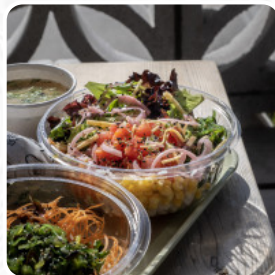

A comprehensive menu of Ato Poke from Lakeland covering all 12 menus and drinks can be found here on the card. For seasonal or weekly deals, please get in touch via phone or use the contact details provided on the website. What [User](#) likes about Ato Poke:

I normally have no issues anytime I order from here! The burritos are very decently sized and is great! But here lately I just feel like they've been slacking. The last time I ordered they were rude and then this time I ordered online and I paid for extra toppings for my boyfriend and this is what I got. This is smaller than what I get when it's just a normal burrito. I could understand if it was just the regular... [read more](#). What [User](#) doesn't like about Ato Poke:

I have celiac and was told they have gluten free items. They didn't change their gloves so I asked them to and then was told something on their gluten free list that I ordered wasn't actually gluten free. I told the guy I couldn't eat it then and he rolled his eyes and threw away the bowl. They made me a new one but no way was it safe for me because they use their hands for everything. I paid $15 for a bowl I can't eat... [read more](#). In the Ato Poke from Lakeland, a lot of freshly harvested vegetables, fish, and meat are used to prepare **healthy, flavorful Japanese dishes**, Especially tasty are also the Maki and specialties like Sashimi from this restaurant. Furthermore, you'll find tasty American dishes, like for instance burgers and grilled meat on the menu, They also present tasty **South American** cuisine to you on the menu.