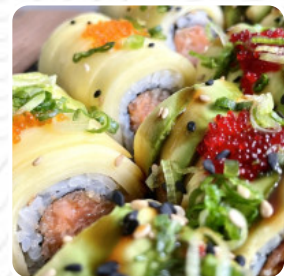

The **menu for Wisp Express** from Jersey City is currently not available. On our website you can find a large selection of other meal plans from Jersey City as well. Why not take a look or help Menulist and upload the meal plan here. What [User](#) likes about Wisp Express:

I am glad that I read the reviews and tried the fried chicken roll, shrimp tempura roll, spicy crunchy tuna roll, and sweet potato roll, and the steamed shrimp shumai. They are all fresh and delicious! [read more](#). What [User](#)

doesn't like about Wisp Express:

I was so disappointed with the food. I spend 30 bulks on 6 orders of sashimi. I got a small box of 5 thin slices of fish and a very small piece of cooked shrimp. Not as fresh as I expected. I should not trust the review on yelp. This is so pricy and not worth it. [read more](#). In the kitchen of Wisp Express in Jersey City, typical Asian spices scrumptious traditional menus are prepared, With the *catering service* from Wisp Express in Jersey City, the dishes can be enjoyed on-site or at the festival. The **Asian fusion cuisine** is also an important part of Wisp Express. Anyone who finds the usual and generally known meals too ordinary should approach with a willingness to experiment and try some unexpected combination of ingredients enjoy.