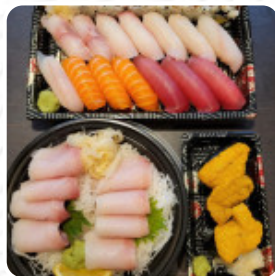

The **menu for Wisp Express** from Jersey City is currently not available. On our website you can find a large selection of other meal plans from Jersey City as well. Why not take a look or help Menulist and upload the meal plan here. What [User](#) likes about Wisp Express:

I am glad that I read the reviews and tried the fried chicken roll, shrimp tempura roll, spicy crunchy tuna roll, and sweet potato roll, and the steamed shrimp shumai. They are all fresh and delicious! [read more](#). What [User](#)

doesn't like about Wisp Express:

I was so disappointed with the food. I spend 30 bulks on 6 orders of sashimi. I got a small box of 5 thin slices of fish and a very small piece of cooked shrimp. Not as fresh as I expected. I should not trust the review on yelp. This is so pricy and not worth it. [read more](#). In the kitchen of Wisp Express in Jersey City, typical Asian spices scrumptious traditional menus are prepared, With the *catering service* from Wisp Express in Jersey City, the dishes can be enjoyed on-site or at the festival. The **Asian fusion cuisine** is also an important part of Wisp Express. Anyone who finds the usual and generally known meals too ordinary should approach with a willingness to experiment and try some unexpected combination of ingredients enjoy.