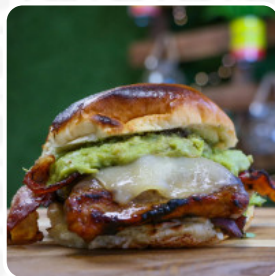

Perfect Fit Cuisine Menu

<https://menulist.menu>

2150 W 76th St Suite 115, 33016, Hialeah, US, United States
(+1)3055494046 - <https://perfectfitmiami.com/>

The restaurant from Hialeah offers 10 different **meals and drinks on the card** at an average price of \$7.6. What [Tifani Largaespada](#) likes about Perfect Fit Cuisine: