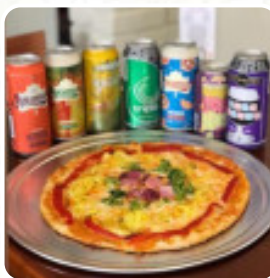

On this website, you can find the *complete menu* of Sal's Pizza Factory from Charlotte. Currently, there are 9 menus and drinks available. For **changing offers**, please contact the restaurant owner directly. You can also contact them through their website. What User likes about Sal's Pizza Factory:

Yum! First time here and everything was so good. I'm from upstate NY and this is by far the best pizza I've had in Charlotte. Reminds me of home! Staff was so nice and friendly also. This will definitely be my new go to pizza spot [read more](#). What User doesn't like about Sal's Pizza Factory:

We were so excited to try Sals but ended up being so disappointed. We would not recommend Sals to anyone.

The two positives were the staff (nice people) and the blue cheese (although it cost $1). -everything was extremely over priced. It was $75 for 2 small pizzas and 12 wings. They charged 2.25 for adding toppings, sauce was $1, and they charge a credit card fee. -The dough on the pizza was airy and burnt -sauce was... [read more](#).

The Sal's Pizza Factory in Charlotte provides various **delicious seafood menus**, and you will find classic Italian cuisine with classics like pizza and pasta. There's also tasty pizza, baked fresh using original methods, The dishes are usually prepared in a short time and fresh for you.