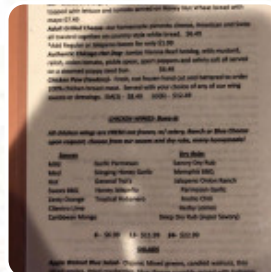

A comprehensive [menu](#) of Moontower Grill from Chillicothe covering all 16 courses and drinks can be found here on the menu. For **seasonal or weekly deals**, please get in touch via phone or use the contact details provided on the website. What [Dave Gilles](#) likes about Moontower Grill:

Great prices, the onion rings, mushrooms and cheeseburger were great. Wheelchair accessibility: Long ramp fire wheelchairs Service: Dine in Meal type: Dinner Price per person: $10–20 [read more](#). The rooms on site are wheelchair accessible and can also be used with a wheelchair or physical disabilities, Depending on the weather conditions, you can also sit outside and be served. At Moontower Grill in Chillicothe, **tasty, juicy, delicious meat is freshly prepared** on an open flame and served with flavorful sides, For a snack, you can also have the yummy sandwiches, healthy salads and other snacks. As a rule, most menus are prepared in a short time for you and served, Also, the drinks menu at this place is exceptional and offers a significant and varied diversity of both local and international beers, which are definitely worth a try.