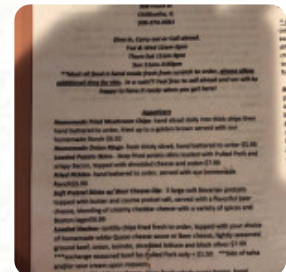

A comprehensive [menu](#) of Moontower Grill from Chillicothe covering all 16 courses and drinks can be found here on the menu. For **seasonal or weekly deals**, please get in touch via phone or use the contact details provided on the website. What [Dave Gilles](#) likes about Moontower Grill:

Great prices, the onion rings, mushrooms and cheeseburger were great. Wheelchair accessibility: Long ramp fire wheelchairs Service: Dine in Meal type: Dinner Price per person: $10–20 [read more](#). The rooms on site are wheelchair accessible and can also be used with a wheelchair or physical disabilities, Depending on the weather conditions, you can also sit outside and be served. At Moontower Grill in Chillicothe, **tasty, juicy, delicious meat is freshly prepared** on an open flame and served with flavorful sides, For a snack, you can also have the yummy sandwiches, healthy salads and other snacks. As a rule, most menus are prepared in a short time for you and served, Also, the drinks menu at this place is exceptional and offers a significant and varied diversity of both local and international beers, which are definitely worth a try.