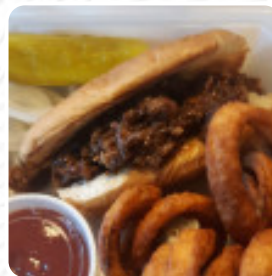

Here you can find the [menu](#) of Los Barelas Drive Thru in Bloomfield. At the moment, there are **17** dishes and drinks on the food list. You can inquire about **seasonal or weekly deals** via phone. What [User](#) likes about Los Barelas Drive Thru:

I have been coming here for over 7 years- from the old location in Aztec to Bloomfield. Breakfast burritos are unmatched- the best I've ever had. If you like a little spice don't miss out on the salsa either. They're quick, consistent in quality and very kind people. [read more](#). What [User](#) doesn't like about Los Barelas Drive Thru: Bad and dry burritos and the guy has zero customer service. Not political but guy is all in for Trump and blames Biden for price hikes. Dry food and not just that but won't even take your order and will hang up if you call on opening time. Dry burritos and disrespectful I of an owner. No green chili only generic salsa on the side. Go down the street if you want twice the burrito for the same price and twice the quali... [read more](#). The restaurant and its premises are wheelchair accessible and thus usable with a wheelchair or physical limitations. Get excited about the *diverse, tasty Mexican cuisine*, which is traditionally cooked with corn, beans and chilies (hot peppers), In the morning a versatile brunch is offered here.