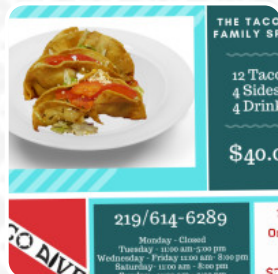

The Taco Dive Menu

<https://menulist.menu>
1452 119th St, Whiting, United States
(+1)2196146289

On this webpage, you can find the *complete menu* of *The Taco Dive* from [Whiting](#). Currently, there are 11 meals and drinks up for grabs. For **seasonal or weekly deals**, please contact the owner of the restaurant directly. You can also contact them through their website. What [User](#) likes about The Taco Dive:

While the menu may not be huge, the flavor certainly is! With ten of us dining in I think we tried just about everything on the menu and we were all extremely pleased with what we ate. The kid's meals were adorable in a little special box with a toy. The decor and ambiance was great. It was a little confusing walking in not knowing if we should seat ourselves or that we had to head straight to the back to order and t... [read more](#). What [User](#)