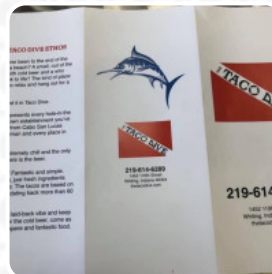

The Taco Dive Menu

<https://menulist.menu>
1452 119th St, Whiting, United States
(+1)2196146289

On this webpage, you can find the *complete menu* of *The Taco Dive* from [Whiting](#). Currently, there are 11 meals and drinks up for grabs. For **seasonal or weekly deals**, please contact the owner of the restaurant directly. You can also contact them through their website. What [User](#) likes about The Taco Dive:

While the menu may not be huge, the flavor certainly is! With ten of us dining in I think we tried just about everything on the menu and we were all extremely pleased with what we ate. The kid's meals were adorable in a little special box with a toy. The decor and ambiance was great. It was a little confusing walking in not knowing if we should seat ourselves or that we had to head straight to the back to order and t... [read more](#). What [User](#)

doesn't like about The Taco Dive:

I remember Mexican Inn very well and this place doesn't come close. Nothing is made to order. Not even the chips n salsa (which is just their taco sauce) The beef hard tacos were not fried in oil and were hard like they were heated up in a frying pan dry. What a shame and especially for what they charge. Also don't like eating out of a Styrofoam to go container. [read more](#). Look forward to the diverse, tasty [Mexican](#) cuisine, traditionally prepared with corn, beans and chilies (hot peppers), and you have the opportunity to try fine American meals like **Burger or Barbecue**. Here they also cook [South American](#) fresh seafood, meat, as well as beans and potatoes.

CHEESE

CHICKEN

BEANS

RICE

VEGETABLE

The Taco Dive Menu

The Taco Dive

1452 119th St, Whiting, United States