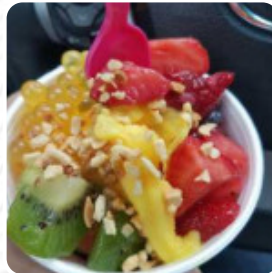

A complete [menu](#) of Sweetfrog from Matthews covering all **10** courses and drinks can be found here on the menu. For *seasonal or weekly deals*, please get in touch via phone or use the contact details provided on the website. What [User](#) likes about Sweetfrog:

If you like frozen yogurt and great icecream, go to sweet frog. Lots of toppings and you get to serve yourself. But be advised your purchase will be weighed. My first visit I didn't know this, and my total was over $12...But it was well worth it!! [read more](#). Sweetfrog from Matthews is a good place for a bar to **a cocktail after work** and be able to sit with friends or alone, In addition, the drinks menu that is offered in this established eatery is impressive. It offers a diverse selection of beers from the region and the whole world.