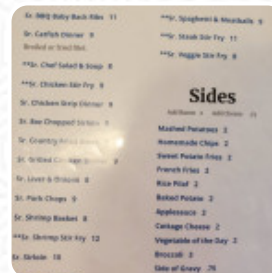

Here you can find the [menu](#) of [Wentzville Family Diner](#) in Wentzville. At the moment, there are 16 courses and drinks on the food list. You can inquire about seasonal or weekly deals via phone. What [User](#) likes about Wentzville Family Diner:

We were originally going to go somewhere else but ultimately decided to try something new. We were seated really fast and had a hard time deciding what order because everything on the menu looked so good! I ordered plain crepes with strawberries and chocolate chips?, expecting two small crepes covered in strawberries with some chocolate chips like you would find at any other diner, but got giant crepes with a buttloa... [read more](#).

What [User](#) doesn't like about Wentzville Family Diner:

Very disappointed we both got a special for Thursday. She got 1/2 fried chicken dinner is 4 pieces and I got stir fry. Her meal cost more that what on the menu when not the special, my meal was pricey. When asked about was told with the special the portions are bigger disagree 1/2 chicken dinner is 4 pieces. Food: 5/5 [read more](#).

The premises on site are wheelchair accessible and can also be used with a wheelchair or physical disabilities. If you're desiring some **spicy South American gastronomy**, you're in the right place: delightful meals, made with fish, sea creatures, and meat, but also corn, beans, and potatoes are in the menu, and you have the opportunity to try scrumptious American meals like Burger or Barbecue. Not to be left out is the extensive diversity of coffee and tea specialties in this restaurant, In addition, the **sweet desserts** of the establishment shine not only in the eyes of the little guests.