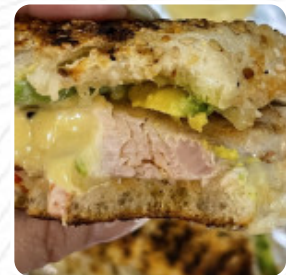

## ***Panino Rustico Of Bensonhurst Menu***

<https://menulist.menu>

8222 17th Ave, 11214, Brooklyn, US, United States  
+17182366343 - <http://www.paninorustico.com/>

On this homepage, you can find the **complete [menu](#)** of **Panino Rustico Of Bensonhurst** from Brooklyn. Currently, there are **16** courses and drinks available. For seasonal or weekly deals, please contact the restaurant owner directly. You can also contact them through their website. What [Tony N](#) likes about Panino Rustico Of Bensonhurst:

Food is always great.. prices are reasonable. They ran out of bread the night we went so the bread choices were not ideal but still good overall. Located on the corner of a very residential block. So the parking can be a little tough sometimes. Food: 5/5 [read more](#). In pleasant weather you can even eat and drink in the outdoor area, and there is no-charge WiFi. A visit to Panino Rustico Of Bensonhurst is particularly valuable due to the extensive selection of coffee and tea specialties, The fine sandwiches, healthy salads and other snacks are also suitable for a snack. If you decide to come for breakfast, you are offered a hearty brunch, This restaurant offers a **catering service** that allows customers to eat the dishes at home or at the event.

## ***These types of dishes are being served***

**BREAD**

**TURKEY**

**PANINI**

**CHICKEN BREAST**

**ROAST BEEF**