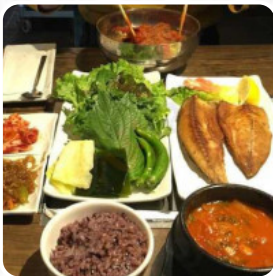

Here you can find the [menu](#) of **Ssam Korean Bbq** in Los Angeles. At the moment, there are **16** meals and drinks on the menu. You can inquire about changing offers via phone. What [Daniel K](#) likes about Ssam Korean Bbq:

My family and I got the Ssam Combo 2 (3-4 servings) and it was plenty of meat for the 5 of us. The quality of the meat was very good and it came with steamed eggs and stew. All of the servers were extremely helpful and always stopped by to help cook the meat as well as refill any banchan that was running low. I would definitely recommend coming here for any group gathering. [read more](#). You can use the WiFi of the place at no extra cost. And into the accessible spaces also come guests with wheelchairs or physical limitations. What [Carlos Quiroga](#) doesn't like about Ssam Korean Bbq:

Not Recommended. Completely overpriced for the service you get, they do not know how to prepare the grill and burn many beef and pork belly...Quality of the food was NOT good...Also charge for a Valet service when I parked the car with no one there ... [read more](#). In the kitchen of Ssam Korean Bbq in Los Angeles, traditional menus are prepared with original *Asian spices scrumptious*, By availing of the catering service from Ssam Korean Bbq in Los Angeles, the meals can be obtained at home or at the celebration. Furthermore, you can order fresh prepared barbecue, Additionally, lovers of Korean cuisine will be well catered for at the eatery with menus like Bap, Kimchi or Jjigae.