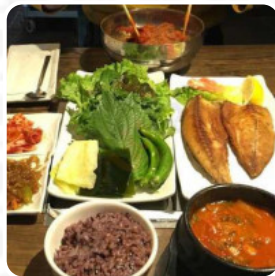

Here you can find the [menu](#) of **Ssam Korean Bbq** in Los Angeles. At the moment, there are **16** meals and drinks on the menu. You can inquire about changing offers via phone. What [Daniel K](#) likes about Ssam Korean Bbq:

My family and I got the Ssam Combo 2 (3-4 servings) and it was plenty of meat for the 5 of us. The quality of the meat was very good and it came with steamed eggs and stew. All of the servers were extremely helpful and always stopped by to help cook the meat as well as refill any banchan that was running low. I would definitely recommend coming here for any group gathering. [read more](#). You can use the WiFi of the place at no extra cost. And into the accessible spaces also come guests with wheelchairs or physical limitations. What [Carlos Quiroga](#) doesn't like about Ssam Korean Bbq:

Not Recommended. Completely overpriced for the service you get, they do not know how to prepare the grill and burn many beef and pork belly...Quality of the food was NOT good...Also charge for a Valet service when I parked the car with no one there ... [read more](#). In the kitchen of Ssam Korean Bbq in Los Angeles, traditional menus are prepared with original *Asian spices scrumptious*, By availing of the catering service from Ssam Korean Bbq in Los Angeles, the meals can be obtained at home or at the celebration. Furthermore, you can order fresh prepared barbecue, Additionally, lovers of Korean cuisine will be well catered for at the eatery with menus like Bap, Kimchi or Jjigae.