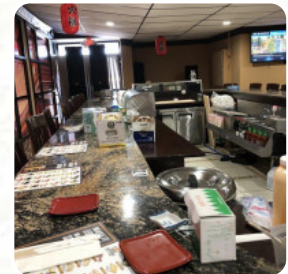

## ***Fuji Japanese Steakhouse Sushi Menu***

<https://menulist.menu>

5701 Longview Road, Kansas City I-64137, United States  
(+1)8167650322

Here you can find the [menu](#) of *Fuji Japanese Steakhouse Sushi* in Kansas City. At the moment, there are 16 meals and drinks on the card. You can inquire about [changing offers](#) via phone. What [Amy Stumpf](#) likes about Fuji Japanese Steakhouse Sushi: