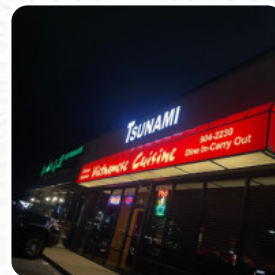

## ***Tsunami Menu***

<https://menulist.menu>

1689 Campbell Ln #200, Bowling Green, KY 42104, United States  
+12709042230 - <http://bgtsunami.com/>

On this website, you can find the *complete menu* of Tsunami from [Bowling Green](#). Currently, there are **16** menus and drinks up for grabs. For **seasonal or weekly deals**, please contact the owner of the restaurant directly. You can also contact them through their website. What [User](#) likes about Tsunami:

Very good. With a name like Tsunami that serves both Vietnamese Japanese food, we didn't think it was so good. We wanted to try the other Vietnamese restaurant, but they were closed on Monday. We're here instead. 5 of us had the Pho 1 a rice dish. Pho was very good, huge portions with lots of meat. The grilled pork chop for the rice dish was delicious. Service was friendly request. Well done Tsunami. [read more.](#)