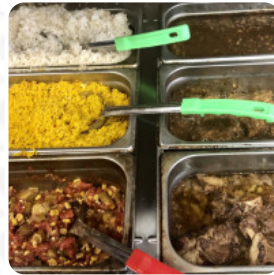

[The Menu](#) of Tc Bakery Featuring Ma Mary's Kitchen from [Tallahassee](#) includes about **16** different menus and drinks. On average, you pay for a dish / drink about $5.2. What [Jenna KW](#) likes about Tc Bakery Featuring Ma Mary's Kitchen:

Stopped by this morning to pick up a few slices of cake for myself and my leasing office. The banana pudding cake is to DIE FOR. Everything we got was absolutely delicious and the staff were so kind and welcoming. Will absolutely be coming back and recommending TC to all my friends and residents! [read more](#). If you feel like a *treat*, you should visit Tc Bakery Featuring Ma Mary's Kitchen because they have **tasty desserts** that will surely satisfy the sweet-tooth in you.