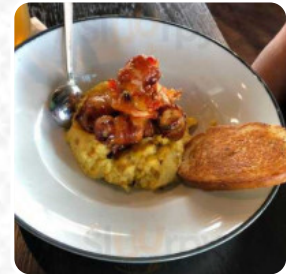

A comprehensive menu of Walk On's Sports Bistreaux Slidell from Slidell covering all **16** menus and drinks can be found here on the card. For *changing offers*, please get in touch via phone or use the contact details provided on the website. What [Samurrah](#) likes about Walk On's Sports Bistreaux Slidell:

Decent overall... They didn't have the donut bread pudding I wasn't blown away by the bayou pasta; it was average, if that. The sauce is somewhat bland imo. That was the reason for 4 stars... on the other hand, the price of food is excellent! All of the items are very inexpensive. The cheese logs were tasty and my friend says the alligator bites were delicious!Edit: My pasta had sat by the time I took the first bite an... [read more](#). What

[Jovan Guss](#) doesn't like about Walk On's Sports Bistreaux Slidell:

Service was amazing! I ordered crawfish etoufee. I expected it to be a bowl size but instead I got a kids portion which was not specified on the menu. I pictured my empty etoufee bowl next to the appetizer of fried pickles. Everything tasted good but the menu needs to be clear on exactly what you're going to get. Also that is small cup of etoufee was $15. [read more](#). In case you're hungry some fiery South American cuisine, you're in the right place: delicious meals, cooked with **fish, seafood, and meat**, but also corn, beans, and potatoes are on the menu, At the bar, you can relax with a cool beer or other alcoholic and non-alcoholic drinks. In addition, you can order fresh roasted barbecue, and you can try fine American meals like Burger or Barbecue.