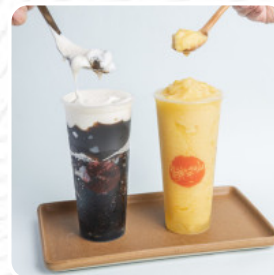

Meet Fresh Menu

<https://menulist.menu>
15552 Lake Hills Blvd F5, Bellevue, WA 98007, United States
(+1)4254498748 - <http://www.meetfresh.us/>