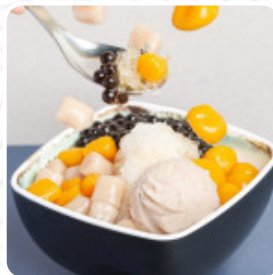

Meet Fresh Menu

<https://menulist.menu>
15552 Lake Hills Blvd F5, Bellevue, WA 98007, United States
(+1)4254498748 - <http://www.meetfresh.us/>