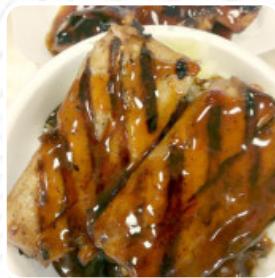

B-man's Terayaki Burgers Menu

<https://menulist.menu>

1430 Mountain Ave, Duarte I-91010-2435, United States

+16263053005

On this webpage, you can find the **complete menu** of **B-man's Terayaki Burgers** from Duarte. Currently, there are **16** menus and drinks available. For *changing offers*, please contact the restaurant owner directly. You can also contact them through their website. What **ميساء الكردى** likes about B-man's Terayaki Burgers: Authentic cuisine, in a word! I've been cooking Bents for years, but counting too many. If you are looking for **BIG PORTIONS**, do not look further. Big Brisket, Dish of Liquid Oxygen, Corned Beef and Kohl, Shchi. for this matter everything they serve is amazing!!! Prices are very reasonable. Enjoy [read more](#). B-man's Terayaki Burgers from Duarte is respected for its tasty burgers, to which appetizing fries, salads and other sides are presented.

CHICKEN CURRY

Soft drinks

COCA-COLA

Condiments and Sauces

CURRY

Bulk Meat By The Pound

BRISKET

***These types of dishes are
being served***