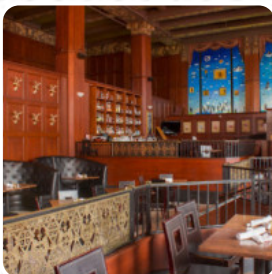

The Federal Long Beach Menu

<https://menulist.menu>

102 Pine Ave, Long Beach, CA 90802, United States
+15624352000 - <https://www.thefederallb.com>

A **comprehensive [menu](#) of The Federal Long Beach** from Long Beach covering all **16** courses and drinks can be found here on the card. For changing offers, please get in touch via phone or use the contact details provided on the website. What [User](#) likes about The Federal Long Beach: