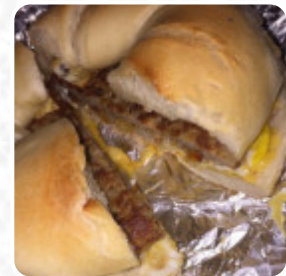

Zimi Bagel Cafe Menu

<https://menulist.menu>

269 S Middletown Rd, Nanuet I-10954-3327, United States
+18456277700 - <https://www.zimibagelcafe.com/>