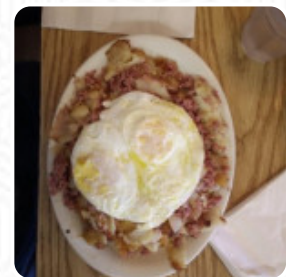

A comprehensive menu of Gest Omelettes from Commerce Township covering all 16 courses and drinks can be found here on the menu. For seasonal or weekly deals, please get in touch via phone or use the contact details provided on the website. What [User](#) likes about Gest Omelettes:

Beautiful, clean and beautiful atmosphere. Also attentive and beautiful waitresses. I had the Eggs Benedikt several times and they were particularly good and I also had the Monte Cristo who was very good. I like they bring a coffee to the table and leave it for you. Other people with whom I had pancakes, biscuits and sausage swords and a few other dishes that they liked and have reordered since then. Very recommended... [read more](#). If you're craving for some tasty South American culinary arts, this is the place to be: exquisite dishes, roasted with **fish, seafood delicacies, and meat**, but also **corn, beans, and potatoes** are in the menu, here they serve a diverse brunch for breakfast. In addition, there are scrumptious American menus, such as burgers and grilled meat, Furthermore, the guests of the establishment enjoy the comprehensive selection of the differing coffee and tea specialities that the establishment has available.