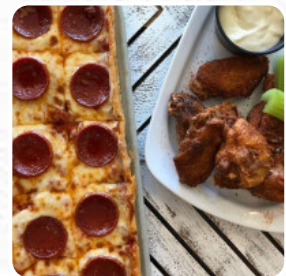

Ledo Pizza Menu

<https://menulist.menu>
19200 Montgomery Village Ave, United States
+13017403351 - <https://www.order.ledopizza.com>

Here you can find the [menu](#) of Ledo Pizza in Montgomery Village. At the moment, there are 16 meals and drinks on the menu. You can inquire about seasonal or weekly deals via phone. What [User](#) likes about Ledo [Pizza](#): My husband and I love the [Montgomery Village](#) Ledo? The pizzas are super fresh with high quality pepperoni and other ingredients. The store is clean, the service is excellent. We love the Gyros, [Pizza](#), Pasta dishes and other menu options. Great family space too. [read more](#). What [User](#) doesn't like about Ledo Pizza: I visited Ledo's yesterday for a lit dinner, I order a gyro and a small caesar salad, the salad we tasty, now for what should be beef lamb look like an ole cut tongue from a shoe, it was dry leather like the, oh no the sauce was not even on it, the whole gyro was a bust, who should be made this should be ashamed of myself to send it back to this This is not how good to serve customers time!! Next time I know I can op... [read more](#). In Ledo Pizza, a restaurant with Italian menus from Montgomery Village, you can expect **original Italian cuisine**, including classics like pizza and pasta, Don't miss the chance to enjoy the delicious pizza, prepared fresh in an original way. Furthermore, you'll find fine American menus, like for instance [burgers](#) and [grilled meat](#) on the menu, There are also nice **South American** cuisine in the menu.