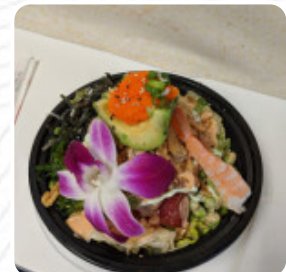

The restaurant from Shoreline offers 16 different **dishes and drinks on [the menu](#)** at an average price of $2.8.

What [User](#) likes about Star Poke:

A small shop run a yummy Hawaii Poke bowl, named in the movie Star War and they have shown 1:1 film character model there, so cool! Your menu does not have much choice, but good enough to satisfy your taste. [read more](#). You can use the WiFi of the establishment free of charge, And into the accessible rooms also come

clientele with wheelchairs or physiological limitations. What [April Rodriguez](#) doesn't like about Star Poke: Poke was mediocre but service was terrible. I know they got a new payment system but even after I showed them several pending charges on one credit card they made me try another and then still had to pay cash. Ended up getting charged 4 times on two different credit cards and when I asked them to fix it they told me to dispute it with my CC company and didn't seem to care. Spent 40 minutes on the phone having to do t... [read more](#). If you're craving some **zesty South American cuisine**, you've come to the right place: delightful menus, roasted with fish, [seafood](#), and meat, though corn, beans, and potatoes are also in the menu, On the daily specials there are also several [Asian meals](#). The *Asian fusion cuisine* is likewise an important part of Star Poke.

Anyone who finds the normal and generally known meals too boring should approach with a willingness to experiment and try some unexpected combination of ingredients enjoy, and you can enjoy here delicious American dishes like Burger or Barbecue.