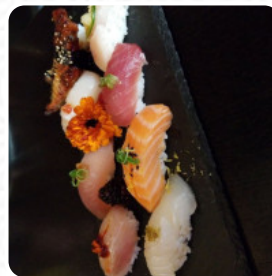

On this site, you can find the complete menu of Moku Sushi from [PACIFIC PALISADES](#). Currently, there are **16** meals and drinks available. For changing offers, please contact the owner of the restaurant directly. You can also contact them through their website. What [J M](#) likes about Moku [Sushi](#):

My husband and I discovered this spot purely by chance and ended up very happy with the delicious food and great service from Puk and staff. Planning on a return visit sometime soon! [read more](#). The rooms in the restaurant are wheelchair accessible and can also be used with a wheelchair or physical limitations, and there is complimentary WiFi. What [A C](#) doesn't like about Moku Sushi:

Really??? In Palisades? The Jalepeno Bomb?? Chef please Re figure that dish. There are not a whole lot of good appetizer options. Service- waiters were nice. Just the food. The halibut was delicious. [Seafood](#) roll not so. I just wish they w would step up their game. [read more](#). The *catering service* is also provided by the restaurant for its visitors, Dishes from Thailand are prepared here with the popular spices and (fish-) sauces. fresh vegetables, fish and meat are the main ingredients in the easily digestible Japanese cuisine of Moku Sushi, Particularly fine are also the Sushi and specialties like **Te-Maki** from this place.