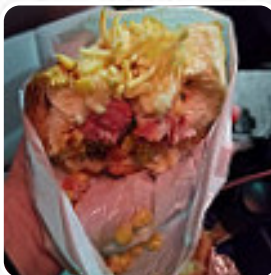

Here you can find the menu of Love Dog Hot Dog Buffet in Everett. At the moment, there are **16** menus and drinks on the card. You can inquire about **changing offers** via phone. What [User](#) likes about Love Dog Hot Dog Buffet:

We moved in and parked in one of the 5-10 spots right there went to the food truck, ordered, then wait left. Everything was great. We have hot dogs in huge rolls that were more bakery style and big enough to keep all the blows. They were huge, really funny and delicious. I absolutely loved the potato sticks that my hot dog (two dogs inside) w/potatoes, tomatoes very tasty and something new. These were huge, substanti... [read more](#). The place also offers the possibility to sit outside and be served in beautiful weather. What [Maria Salas](#) doesn't like about

Love Dog Hot Dog Buffet:

The hot dog is good but way overpriced! $20 for a hot dog? Are you serious? These people think they're serving gourmet food. Prices aren't listed anywhere so if you order several hot dogs, surprise! You'll be hit with a hefty bill. [read more](#). At the Love Dog Hot Dog Buffet in Everett, within the delicious Brazilian cuisine, varied dishes are prepared using traditional spices, and you have the opportunity to try scrumptious American meals like *Burger* or *Barbecue*. Even South American fresh fish, meat, as well as corn and rice are grilled here, For a snack, the tasty sandwiches, small salads and other snacks are suitable.