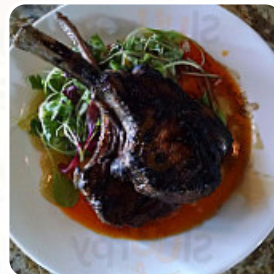

Cimi's Bistro At Pinnacle Menu

<https://menulist.menu>

1500 Pinnacle Club Dr, Grove City I-43123-8162, United States

+16145390397

Here you can find the [menu](#) of Cimi's Bistro At Pinnacle in Grove City. At the moment, there are **16** courses and drinks on the card. You can inquire about seasonal or weekly deals via phone. What [User](#) likes about Cimi's Bistro At Pinnacle:

Should you wish to sample fine American courses like burgers or barbecue, then Cimi's Bistro At Pinnacle in Grove City is the ideal place for you, the menu also includes **delicious vegetarian meals**. One also grills *South American* here with fresh seafood, meat, as well as beans and rice, Of course, the atmosphere has a significant influence, meaning the guests do not only appreciate the tasty menus, but also value the bistro itself love.