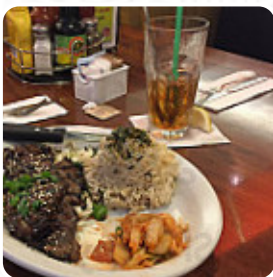

A complete menu of Big City Diner from Kaneohe covering all 16 menus and drinks can be found here on the card. For changing offers, please get in touch via phone or use the contact details provided on the website. What

User likes about Big City Diner:

We came to late lunch at 3:30 and sat right away. Staff were polite, fast and efficient to ensure that a few specific meal changes follow. The food was great and at a reasonable price. Despite an unconventional location, you still get the diner feeling, a really comfortable atmosphere. Will definitely come back: [read more](#). What User doesn't

like about Big City Diner:

It's sweet, but not a destination restaurant. My child loves to eat there so that we go to the children, eat free day, but unlike, I would choose some somewhere else. [read more](#). Should you wish to sample delightful American dishes like burgers or barbecue, then Big City Diner in Kaneohe is the ideal place for you, the menu also includes **tasty [vegetarian recipes](#)**. Eating at the typical American diner is a unique experience thanks to the surroundings, here they serve a **comprehensive brunch** in the morning.