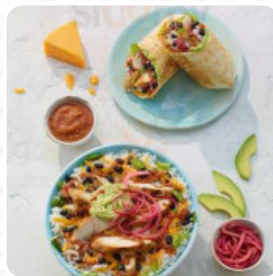

Tropical Smoothie Cafe Menu

<https://menulist.menu>
15600 Hall Rd, Clinton Township, United States
+15862310436

Here you can find the [menu](#) of **Tropical Smoothie Cafe** in Clinton Township. At the moment, there are 16 meals and drinks on the card. You can inquire about changing offers via phone. What [User](#) likes about Tropical Smoothie Cafe:

On my way back to Canada, today stopped and glad I ordered the flat bread teriyaki with one side of maple sweet potatoes was delicious, the young girl who took the order was very pleasant and made for a great experience [read more](#). What [User](#) doesn't like about Tropical Smoothie Cafe:

Update: e-mail of the owner isn't a valid e-mail address [read more](#). If you're desiring some spicy South American gastronomy, you're in the right place: exquisite meals, prepared with *fish, sea creatures, and meat*, but also **corn, beans, and potatoes** are on the menu, The versatile Canadian meals are a hit among the guests of the restaurant. We offer not only sweet pieces, cakes and simple snacks, but also cold and hot drinks, Especially tasty juices are very popular among the guests.

TERIYAKI

SWEET POTATOES

CHICKEN

FRUIT

MANGO

MEAT

CHEESE

EGG