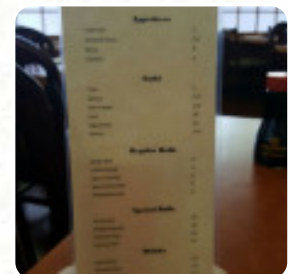

Matsu Sushi Menu

<https://menulist.menu>

4855 Fm 1960 Rd W, Houston I-77069-4607, United States

+12818938700 - <http://www.matsusushibar.com>

A comprehensive menu of Matsu Sushi from Houston covering all 16 meals and drinks can be found here on the food list. For **changing offers**, please get in touch via phone or use the contact details provided on the website.

What [User](#) likes about Matsu Sushi:

Very nice restaurant. The waitress and waitress were so friendly and attentive, and I appreciate how they interacted with our toddler. The furnishings and atmosphere are very quiet and cozy. All the dishes we tried were delicious. The beef yakitori especially was very tasteful and delicate. [read more](#). Matsu [Sushi](#) from Houston creates for you fine [sushi](#) (e.g., Maki and Sashimi), in addition to many other variations, always fresh with ingredients like fish, vegetables and meat, Also, the drinks menu at this place is exceptional and offers a significant and varied diversity of both local and international beers, which are definitely worth a try. At the bar, you can still relax after the meal (or during it) with an [alcoholic or non-alcoholic drink](#), on the daily specials there are also a lot of **Asian dishes**.