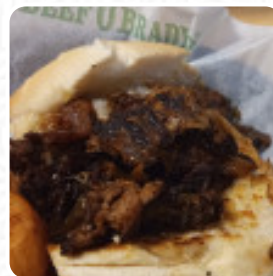

Beef 'o ' Brady 's Menu

<https://menulist.menu>

7833 Gall Blvd, Zephyrhills, United States

+18137807717 - <https://www.beefobradys.com/zephyrhills>