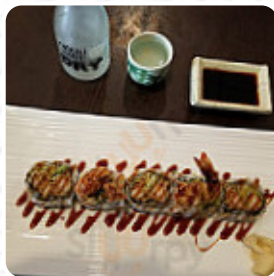

Tokyo Menu

<https://menulist.menu>
782 Palisade Ave, Yonkers, United States
+19149631317 - <https://www.newtokyohouse.com/>