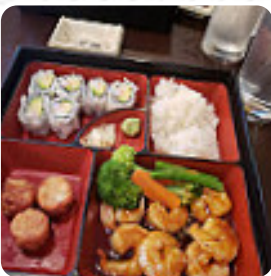

Tokyo Menu

<https://menulist.menu>
782 Palisade Ave, Yonkers, United States
+19149631317 - <https://www.newtokyohouse.com/>