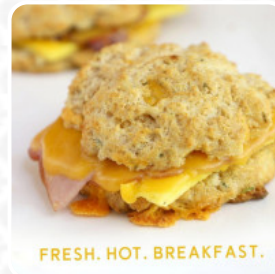

## *Great Harvest Bread Menu*

<https://menulist.menu>  
907 Poly Dr, Billings, MT 59102, United States  
+14062488889 - <https://www.greatharvestbillings.com>

Here you can find the [menu](#) of *Great Harvest Bread* in [Billings](#). At the moment, there are **16** meals and drinks on the card. You can inquire about seasonal or weekly deals via phone. What [User](#) likes about Great Harvest Bread: We got a cinnamon hat as welcome to the neighborhood. Luckily we do not live nearby or I would buy all bread in the shop. Friendly helpful staff, love the shop and the selection! Will stop every time we're in Billings! I took the sample out to try while I waited to get our bread, and he ate the whole slice, Lol. [read more](#). If you're hungry for some tasty South American culinary arts, this is the place to be: delightful dishes, roasted with fish, seafood delicacies, and meat, but also corn, beans, and potatoes are in the menu, and you can enjoy here tasty American meals like Burger or Barbecue. Of course, we must not forget the extensive variety of coffee and tea specialties in this restaurant, For a snack in between, the yummy **sandwiches**, small salads, and other snacks are suitable.